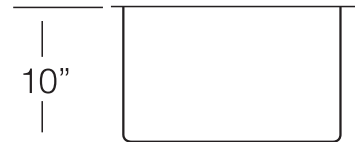

MODEL RS 390

UNDERMOUNT TYPE

GENERAL

Fine quality sink bowl formed of 16 gauge
BA 304 18/10 nickel bearing stainless steel.

DESIGN FEATURES

Bowl Depth : 10"
Finish : Soft Satin Finish
Underside : Sound absorbing pads and special paint
applied to dampen sound
Drain Opening : 3-1/2"

OPTIONAL ACCESSORIES

Stainless Steel Bottom Grid
Wood Cutting Board
Glass Cutting Board
Stainless Steel Colander
Drying Rack

SINK DIMENSIONS (INCHES)

Recommended Cabinet Size 18"

INSTALLATION PROFILE*

*Template and countertop mounting clips are packed with every sink