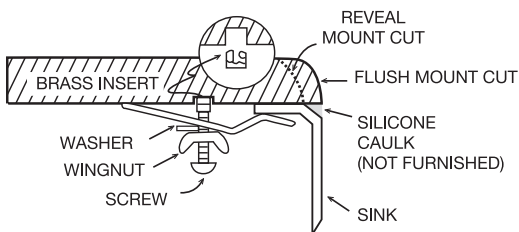

MODEL RS 390

UNDERMOUNT TYPE

GENERAL

Fine quality sink bowl formed of 16 gauge
BA 304 18/10 nickel bearing stainless steel.

DESIGN FEATURES

Bowl Depth : 10"
Finish : Soft Satin Finish
Underside : Sound absorbing pads and special paint
applied to dampen sound
Drain Opening : 3-1/2"

OPTIONAL ACCESSORIES

Stainless Steel Bottom Grid
Wood Cutting Board
Glass Cutting Board
Stainless Steel Colander
Drying Rack

SINK DIMENSIONS (INCHES)

Recommended Cabinet Size 18"

INSTALLATION PROFILE*

*Template and countertop mounting clips are packed with every sink