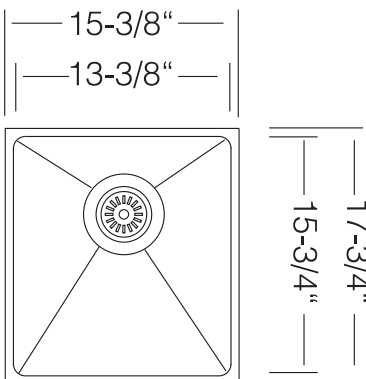

MODEL RS 390

UNDERMOUNT TYPE

GENERAL

Fine quality sink bowl formed of 16 gauge
BA 304 18/10 nickel bearing stainless steel.

DESIGN FEATURES

Bowl Depth : 10"
Finish : Soft Satin Finish
Underside : Sound absorbing pads and special paint
applied to dampen sound
Drain Opening : 3-1/2"

OPTIONAL ACCESSORIES

Stainless Steel Bottom Grid
Wood Cutting Board
Glass Cutting Board
Stainless Steel Colander
Drying Rack

SINK DIMENSIONS (INCHES)

Recommended Cabinet Size 18"

INSTALLATION PROFILE*

*Template and countertop mounting clips are packed with every sink