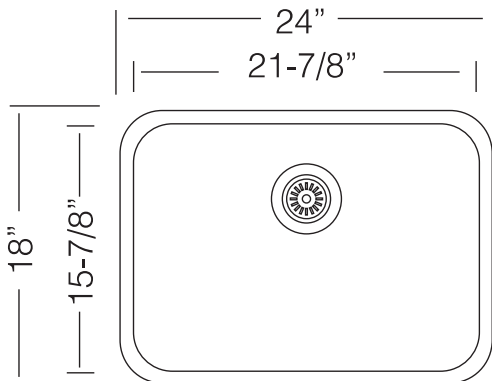

MODEL UK D 610

UNDERMOUNT TYPE

GENERAL

Fine quality sink bowl formed of 18 gauge
BA 304 18/10 nickel bearing stainless steel.

DESIGN FEATURES

Bowl Depth : 9"
Finish : Soft Satin Finish
Underside : Sound absorbing pads and special paint
applied to dampen sound
Drain Opening : 3-1/2"

OPTIONAL ACCESSORIES

Stainless Steel Bottom Grid
Wood Cutting Board
Stainless Steel Colander
Drying Rack

SINK DIMENSIONS (INCHES)

Recommended Cabinet Size 27"

INSTALLATION PROFILE*

*Template and countertop mounting clips are packed with every sink