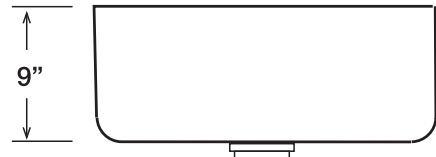

MODEL UK D 610

UNDERMOUNT TYPE

GENERAL

Fine quality sink bowl formed of 18 gauge
BA 304 18/10 nickel bearing stainless steel.

DESIGN FEATURES

Bowl Depth : 9"
Finish : Soft Satin Finish
Underside : Sound absorbing pads and special paint
applied to dampen sound
Drain Opening : 3-1/2"

OPTIONAL ACCESSORIES

Stainless Steel Bottom Grid
Wood Cutting Board
Stainless Steel Colander
Drying Rack

SINK DIMENSIONS (INCHES)

Recommended Cabinet Size 27"

INSTALLATION PROFILE*

*Template and countertop mounting clips are packed with every sink