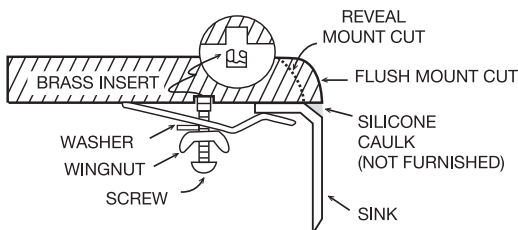

MODEL UK D 610

UNDERMOUNT TYPE

GENERAL

Fine quality sink bowl formed of 18 gauge
BA 304 18/10 nickel bearing stainless steel.

DESIGN FEATURES

Bowl Depth : 9"
Finish : Soft Satin Finish
Underside : Sound absorbing pads and special paint
applied to dampen sound
Drain Opening : 3-1/2"

OPTIONAL ACCESSORIES

Stainless Steel Bottom Grid
Wood Cutting Board
Stainless Steel Colander
Drying Rack

SINK DIMENSIONS (INCHES)

Recommended Cabinet Size 27"

INSTALLATION PROFILE*

*Template and countertop mounting clips are packed with every sink